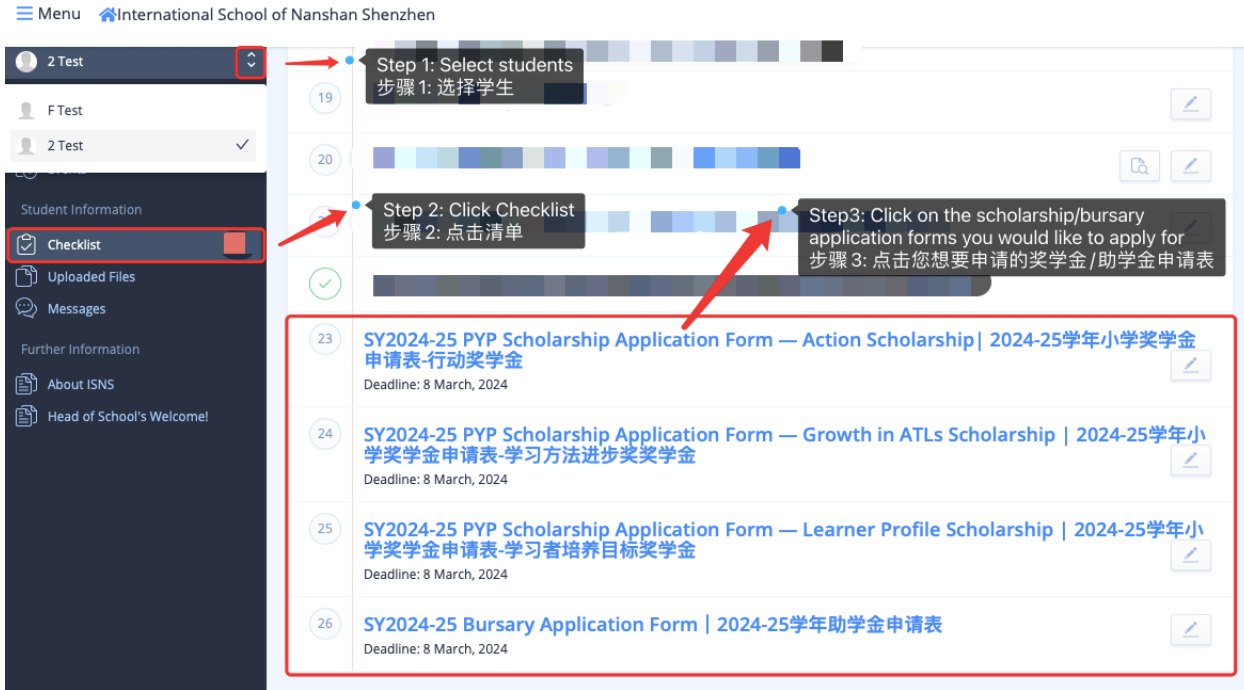

Alternatively, download the OpenApply APP to complete the online scholarship and bursary application.

OpenApply

School Admissions and CRM

OPEN

Should you have any questions, feel free to contact our Admissions Team at admissions@isnsz.com or call us at 0755-2666-1000.

Sincerely,

ISNS Admissions Team